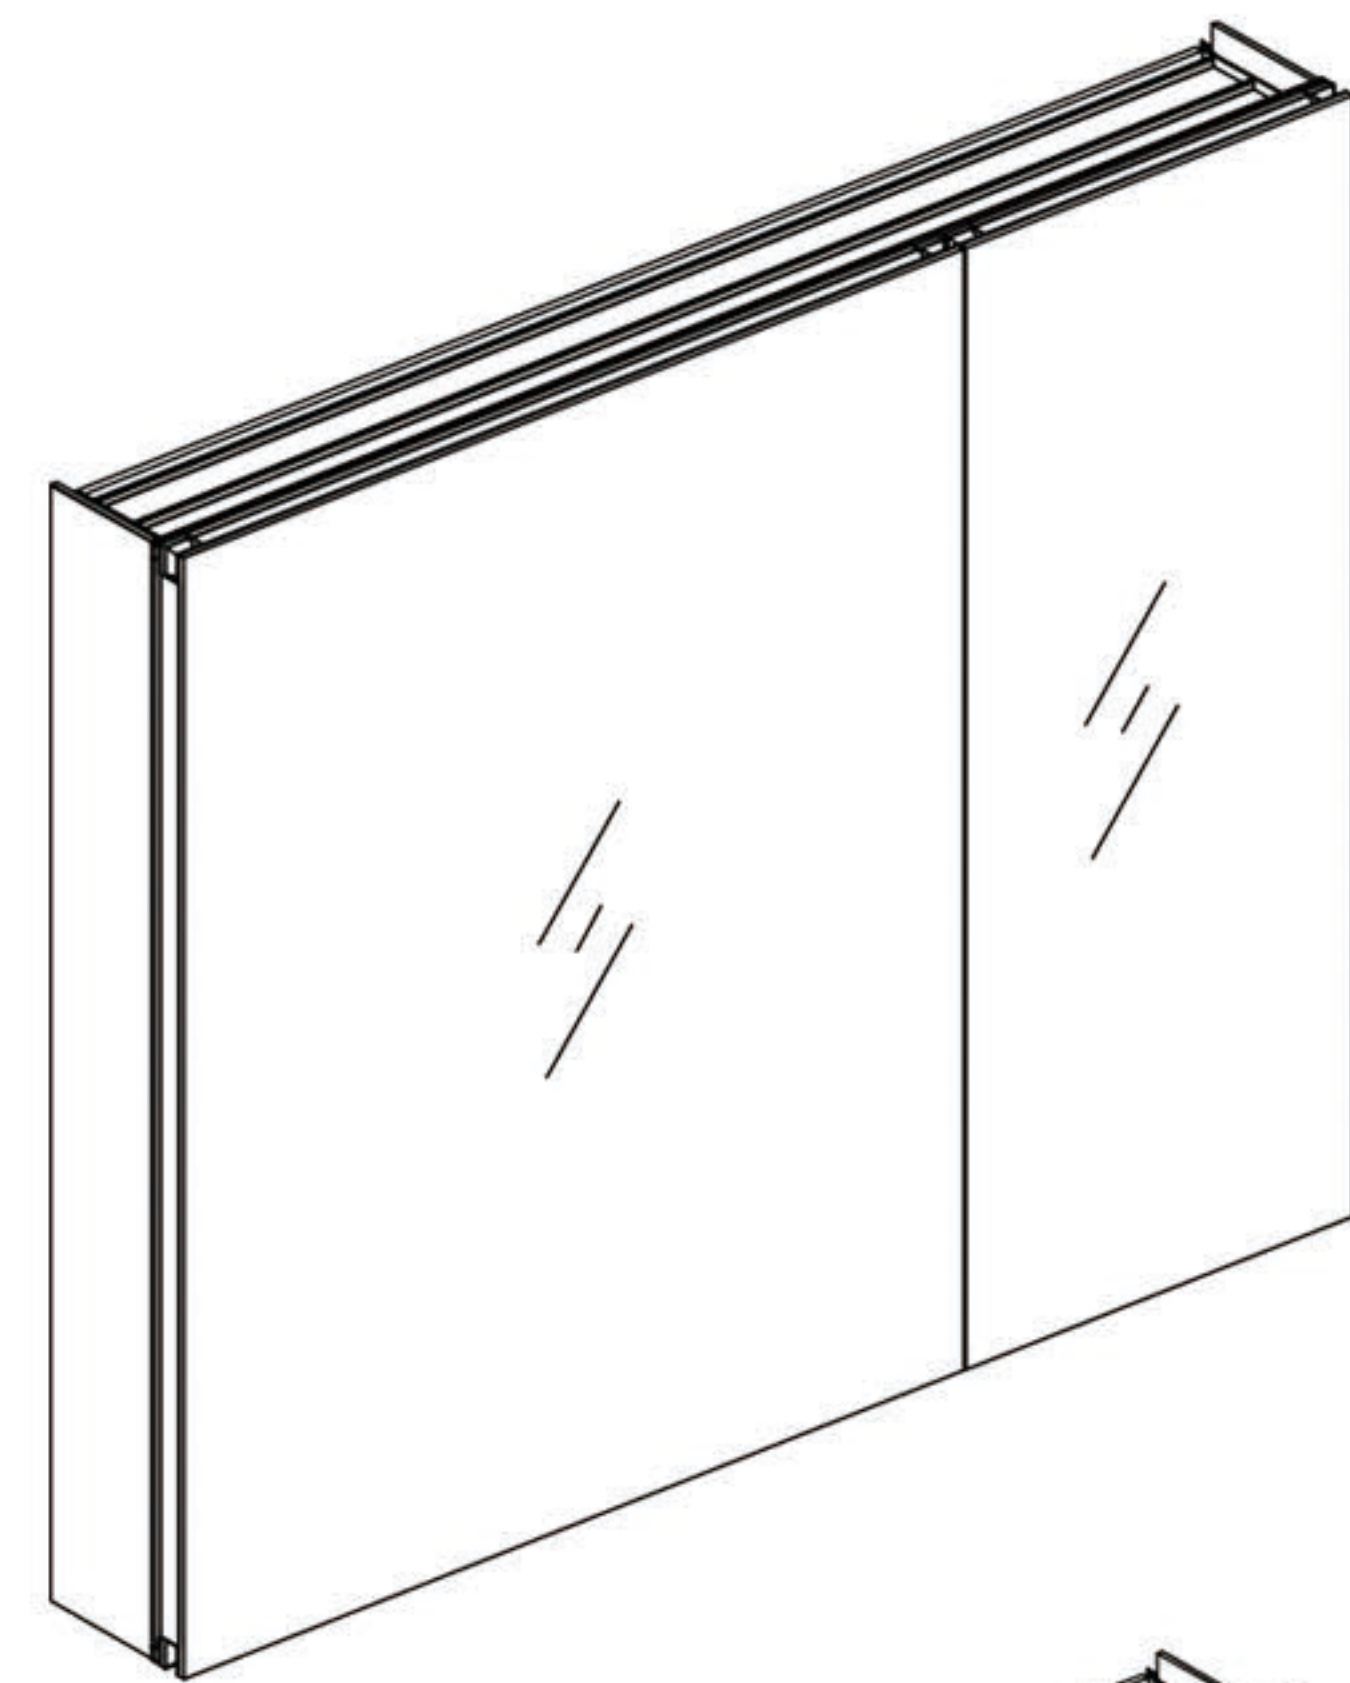

Features

- Mirror cabinet without light
- Mirrored interior with 3 adjustable glass shelves
- Includes installation hardware for recess mounting
- Can be recessed or surface mounted

Construction

- Aluminum body and door frame , grey surface
- 3 mirror design – rear of cabinet and both sides of door
- 2 pieces DTC 155° self-closing hinges for each door

Dimensions

Height: 30" (762 mm)

Width: 36" (913 mm)

Depth: 5" (127 mm) When surface mounted

1" (25 mm) When recessed

Options

- Left door 24"width , Right door 12" width
Or Left door 12" width , Right door 24" width
- Other widths / heights available

Installation Options

- Recessed Mount - Rough Opening - 29-1/2"H x 35-1/2"W x 4"D
(749 mm H x 902 mm W x 102mm D)
- Surface Mount - Surface Mount Kit is included

Cabinet Dimensions

Rough-in Dimensions

Recessed Mount