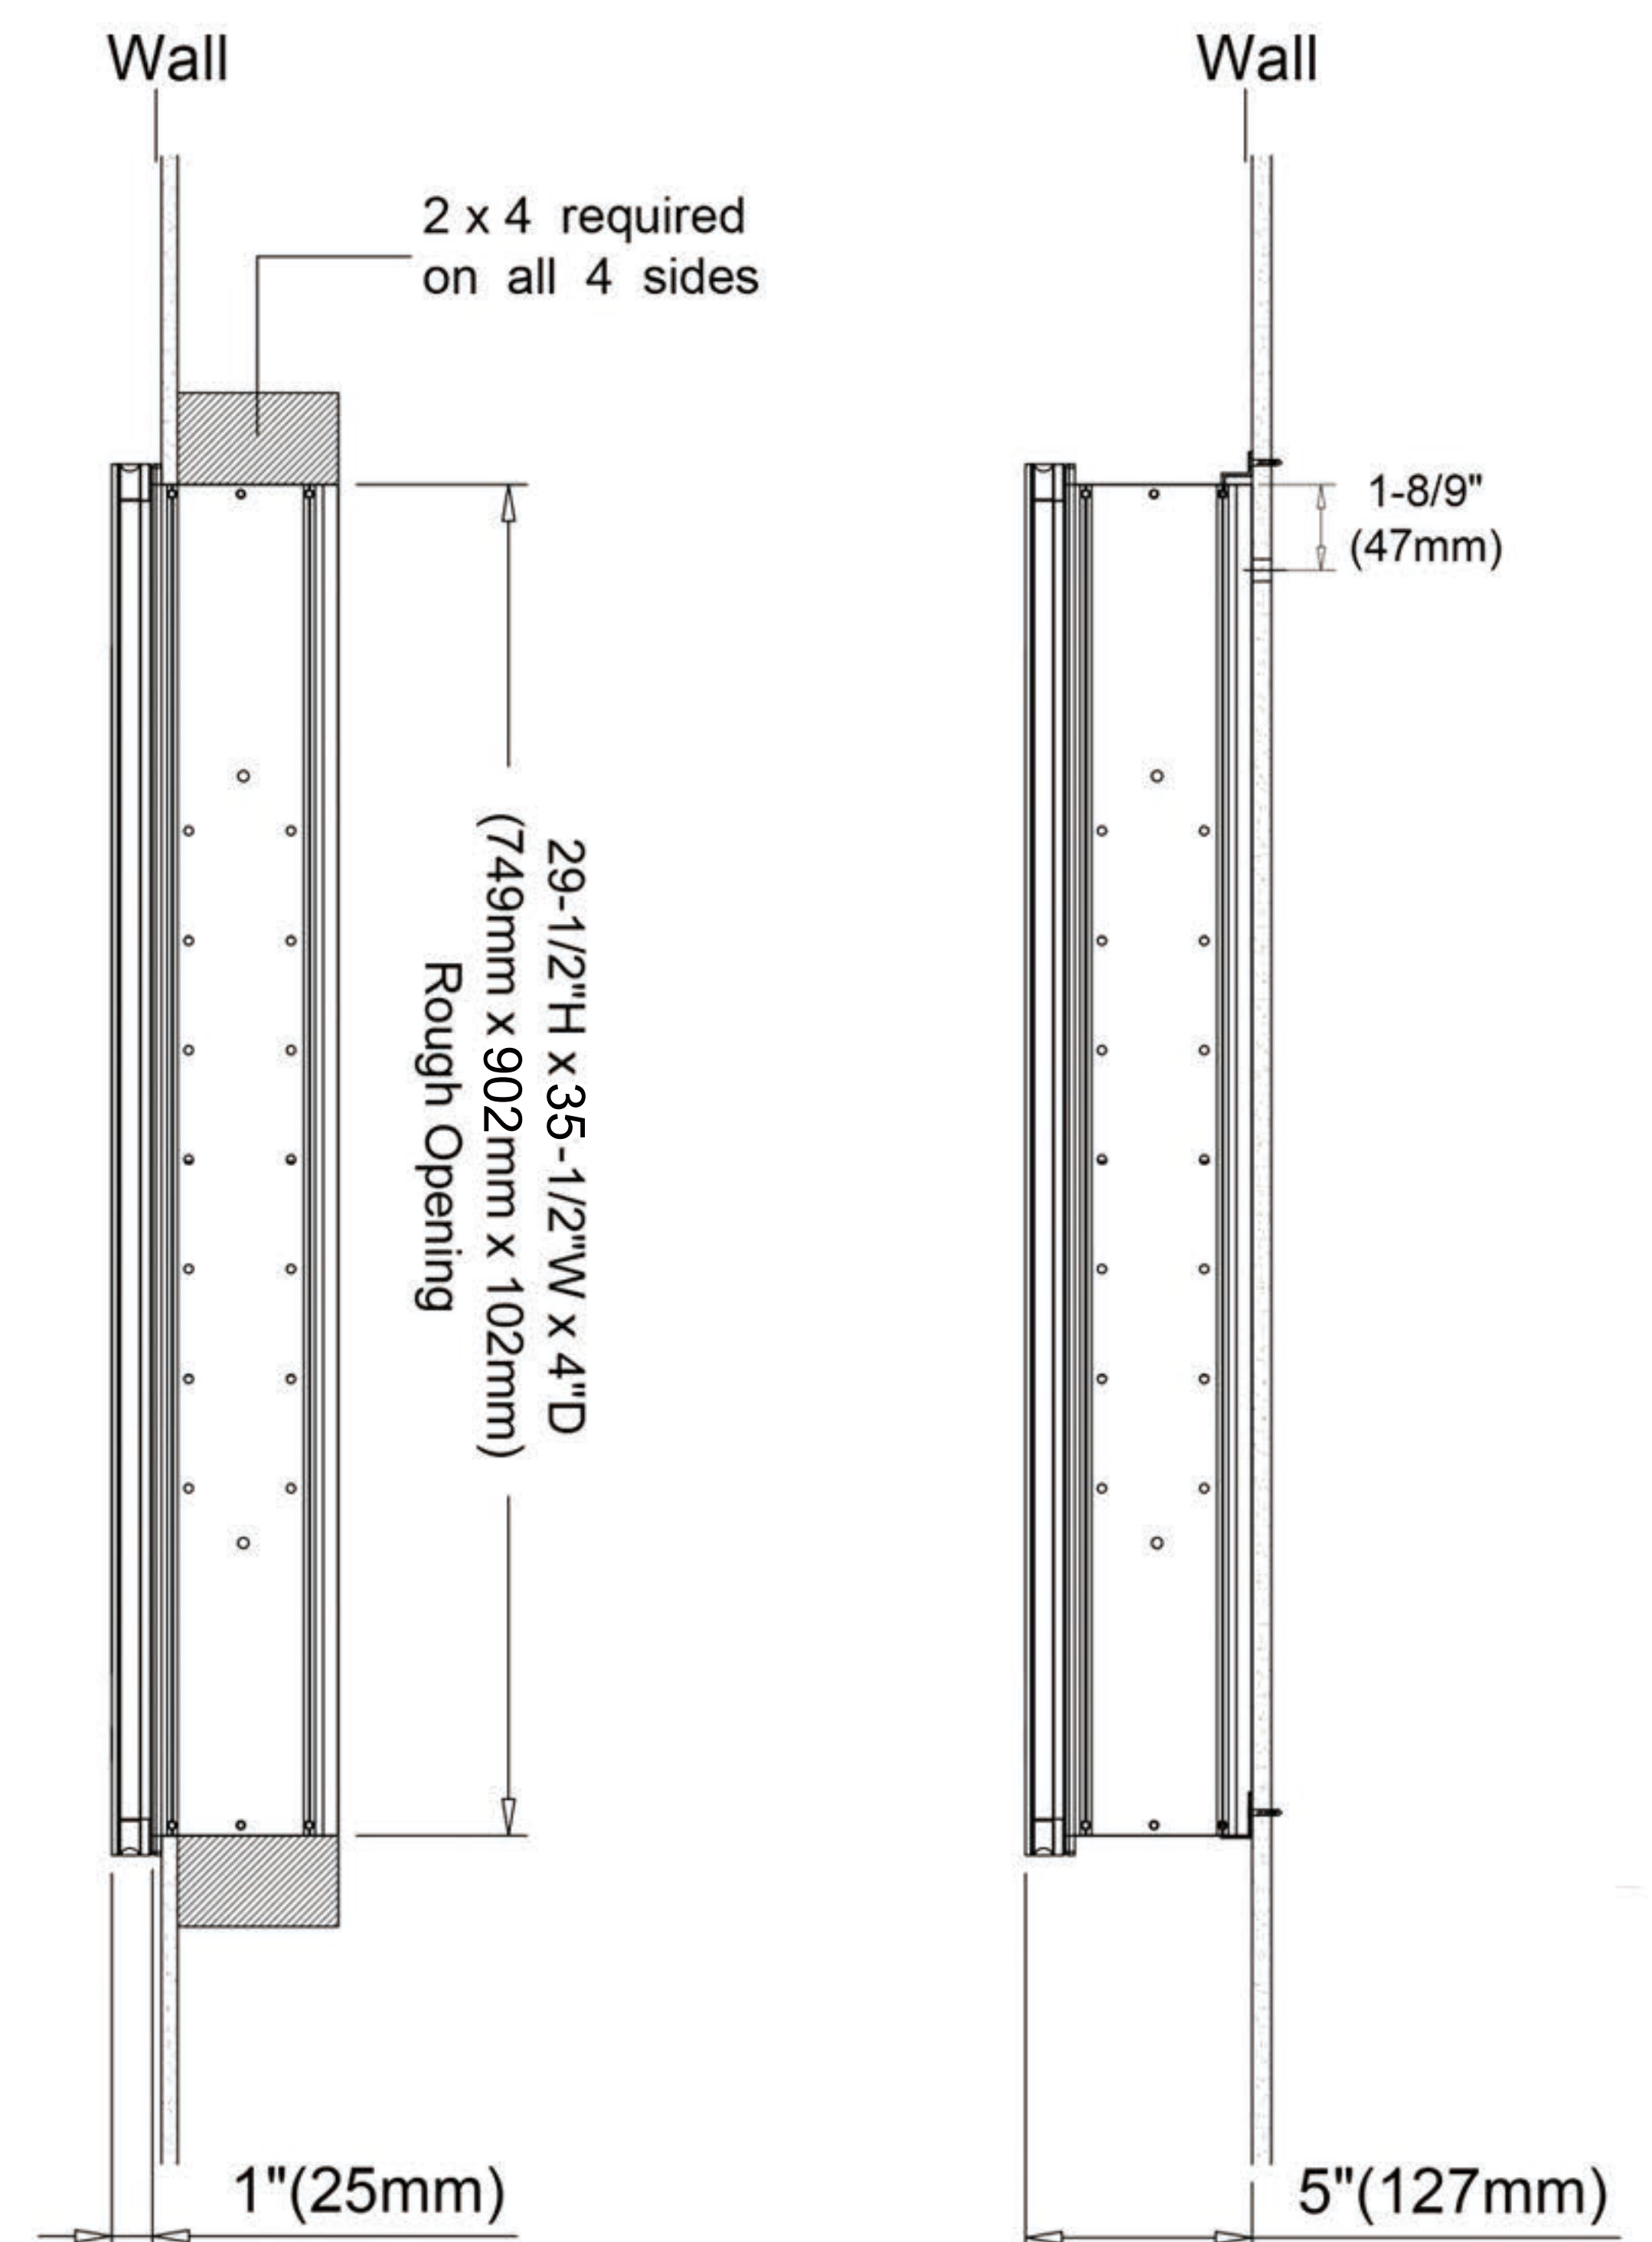

Features

- Mirror cabinet without light
- Mirrored interior with 3 adjustable glass shelves
- Includes installation hardware for recess mounting
- Can be recessed or surface mounted

Construction

- Aluminum body and door frame , grey surface
- 3 mirror design – rear of cabinet and both sides of door
- 2 pieces DTC 155° self-closing hinges for each door

Dimensions

Height: 30" (762 mm)

Width: 36" (913 mm)

Depth: 5" (127 mm) When surface mounted

1" (25 mm) When recessed

Options

- Left door 24"width , Right door 12" width
Or Left door 12" width , Right door 24" width
- Other widths / heights available

Installation Options

- Recessed Mount - Rough Opening - 29-1/2"H x 35-1/2"W x 4"D
(749 mm H x 902 mm W x 102mm D)
- Surface Mount - Surface Mount Kit is included

Cabinet Dimensions

Rough-in Dimensions

Recessed Mount

Surface Mount