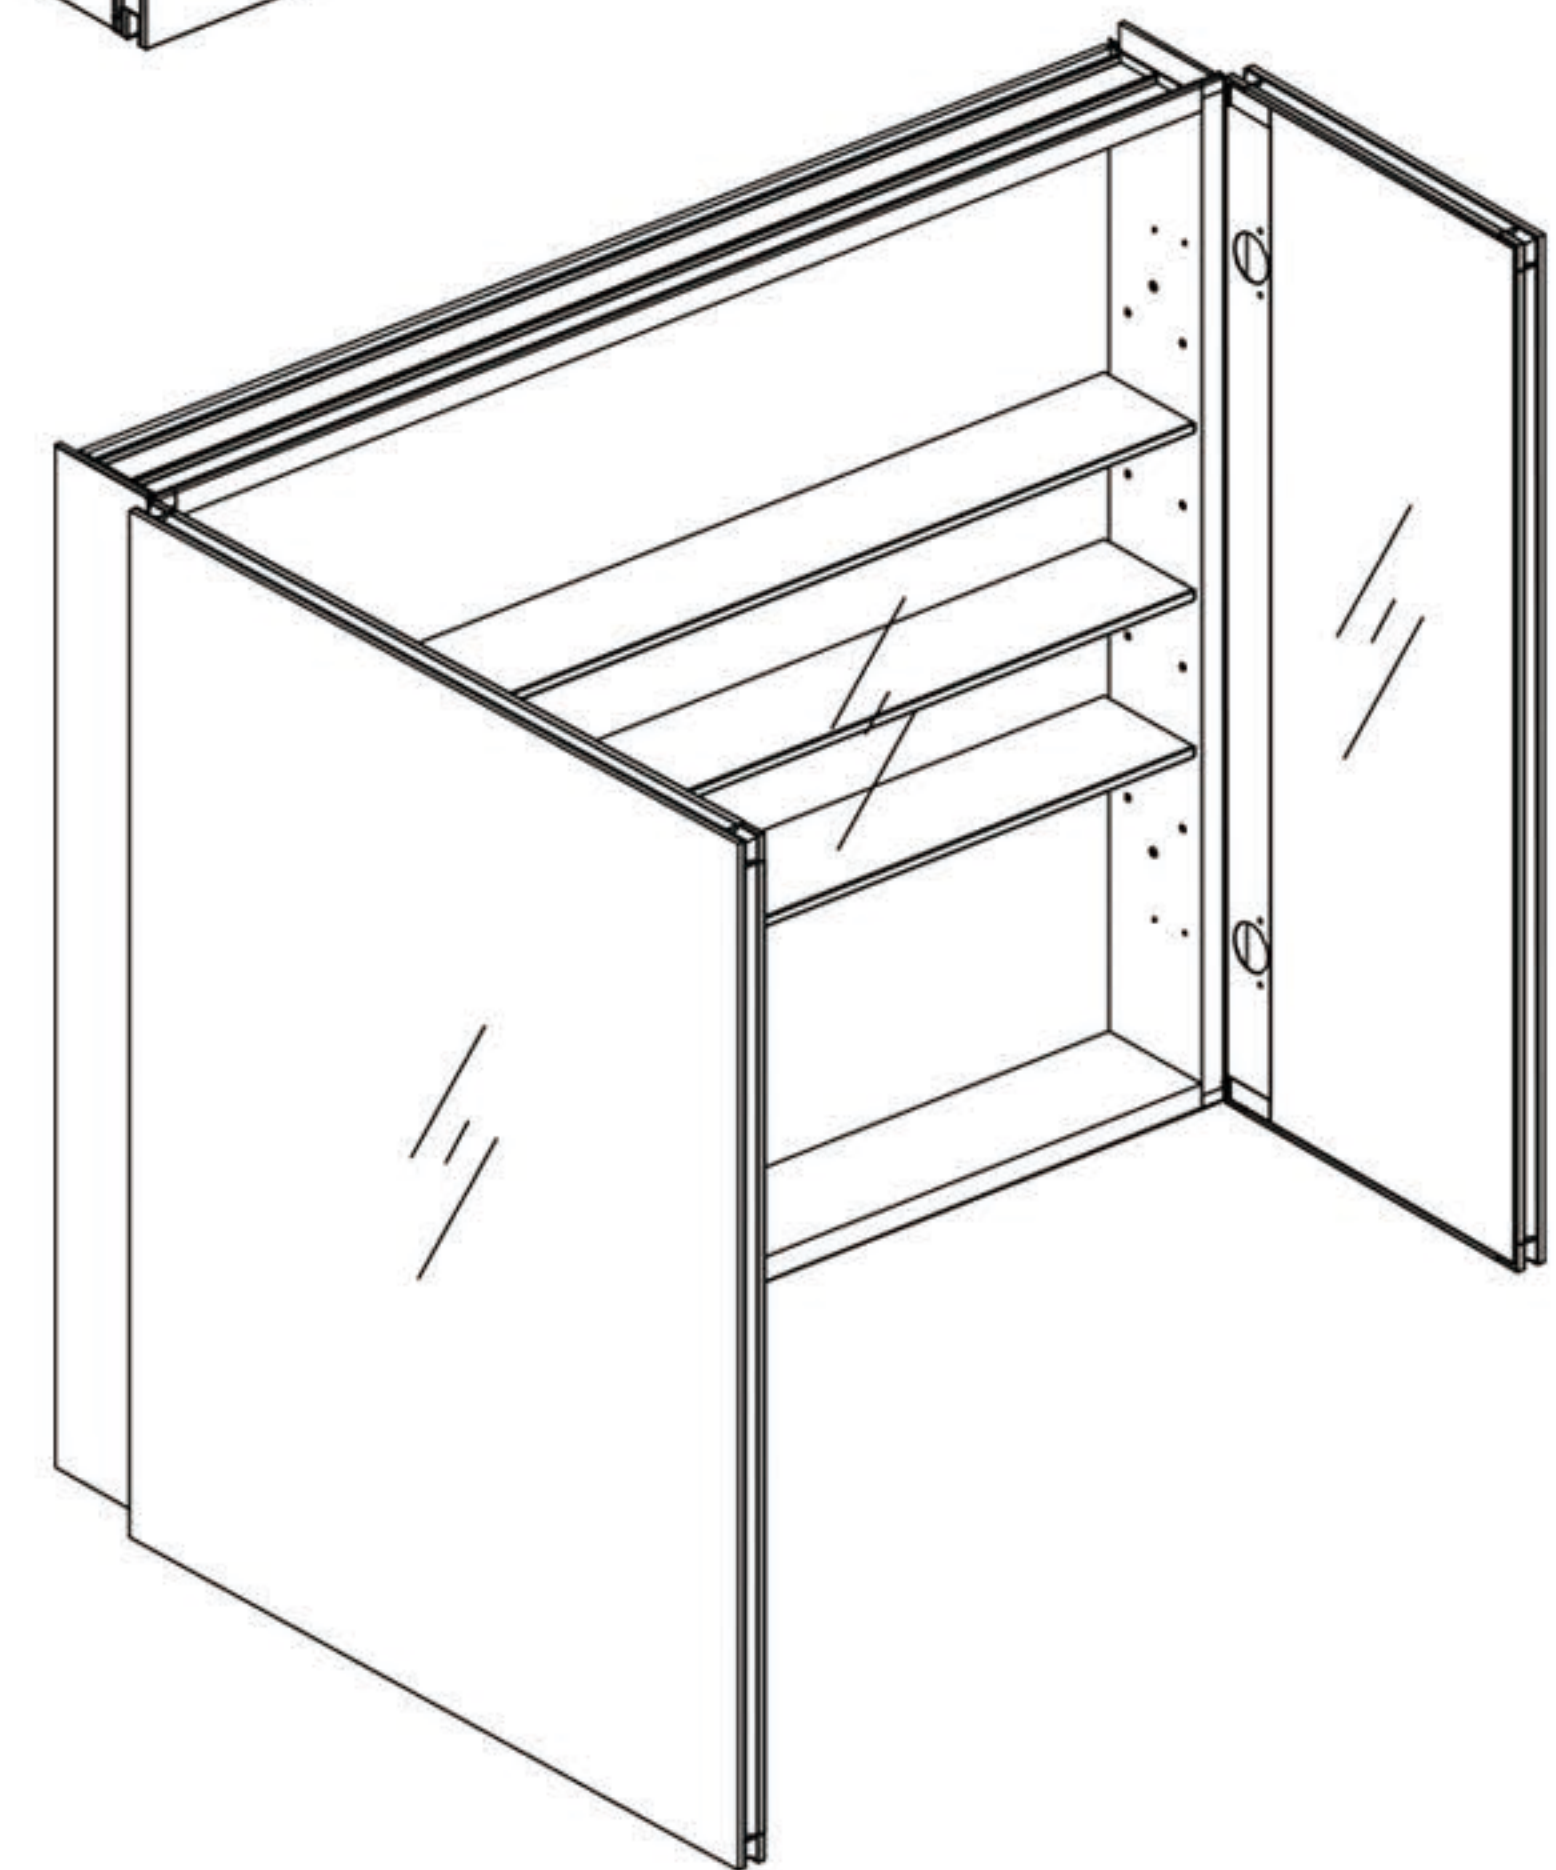

Features

- Mirror cabinet without light
- Mirrored interior with 3 adjustable glass shelves
- Includes installation hardware for recess mounting
- Can be recessed or surface mounted

Construction

- Aluminum body and door frame , grey surface
- 3 mirror design – rear of cabinet and both sides of door
- 2 pieces DTC 155° self-closing hinges for each door

Dimensions

Height: 30" (762 mm)

Width: 36" (913 mm)

Depth: 5" (127 mm) When surface mounted

1" (25 mm) When recessed

Options

- Left door 24"width , Right door 12" width
Or Left door 12" width , Right door 24" width
- Other widths / heights available

Installation Options

- Recessed Mount - Rough Opening - 29-1/2"H x 35-1/2"W x 4"D
(749 mm H x 902 mm W x 102mm D)
- Surface Mount - Surface Mount Kit is included

Cabinet Dimensions

Rough-in Dimensions

Recessed Mount