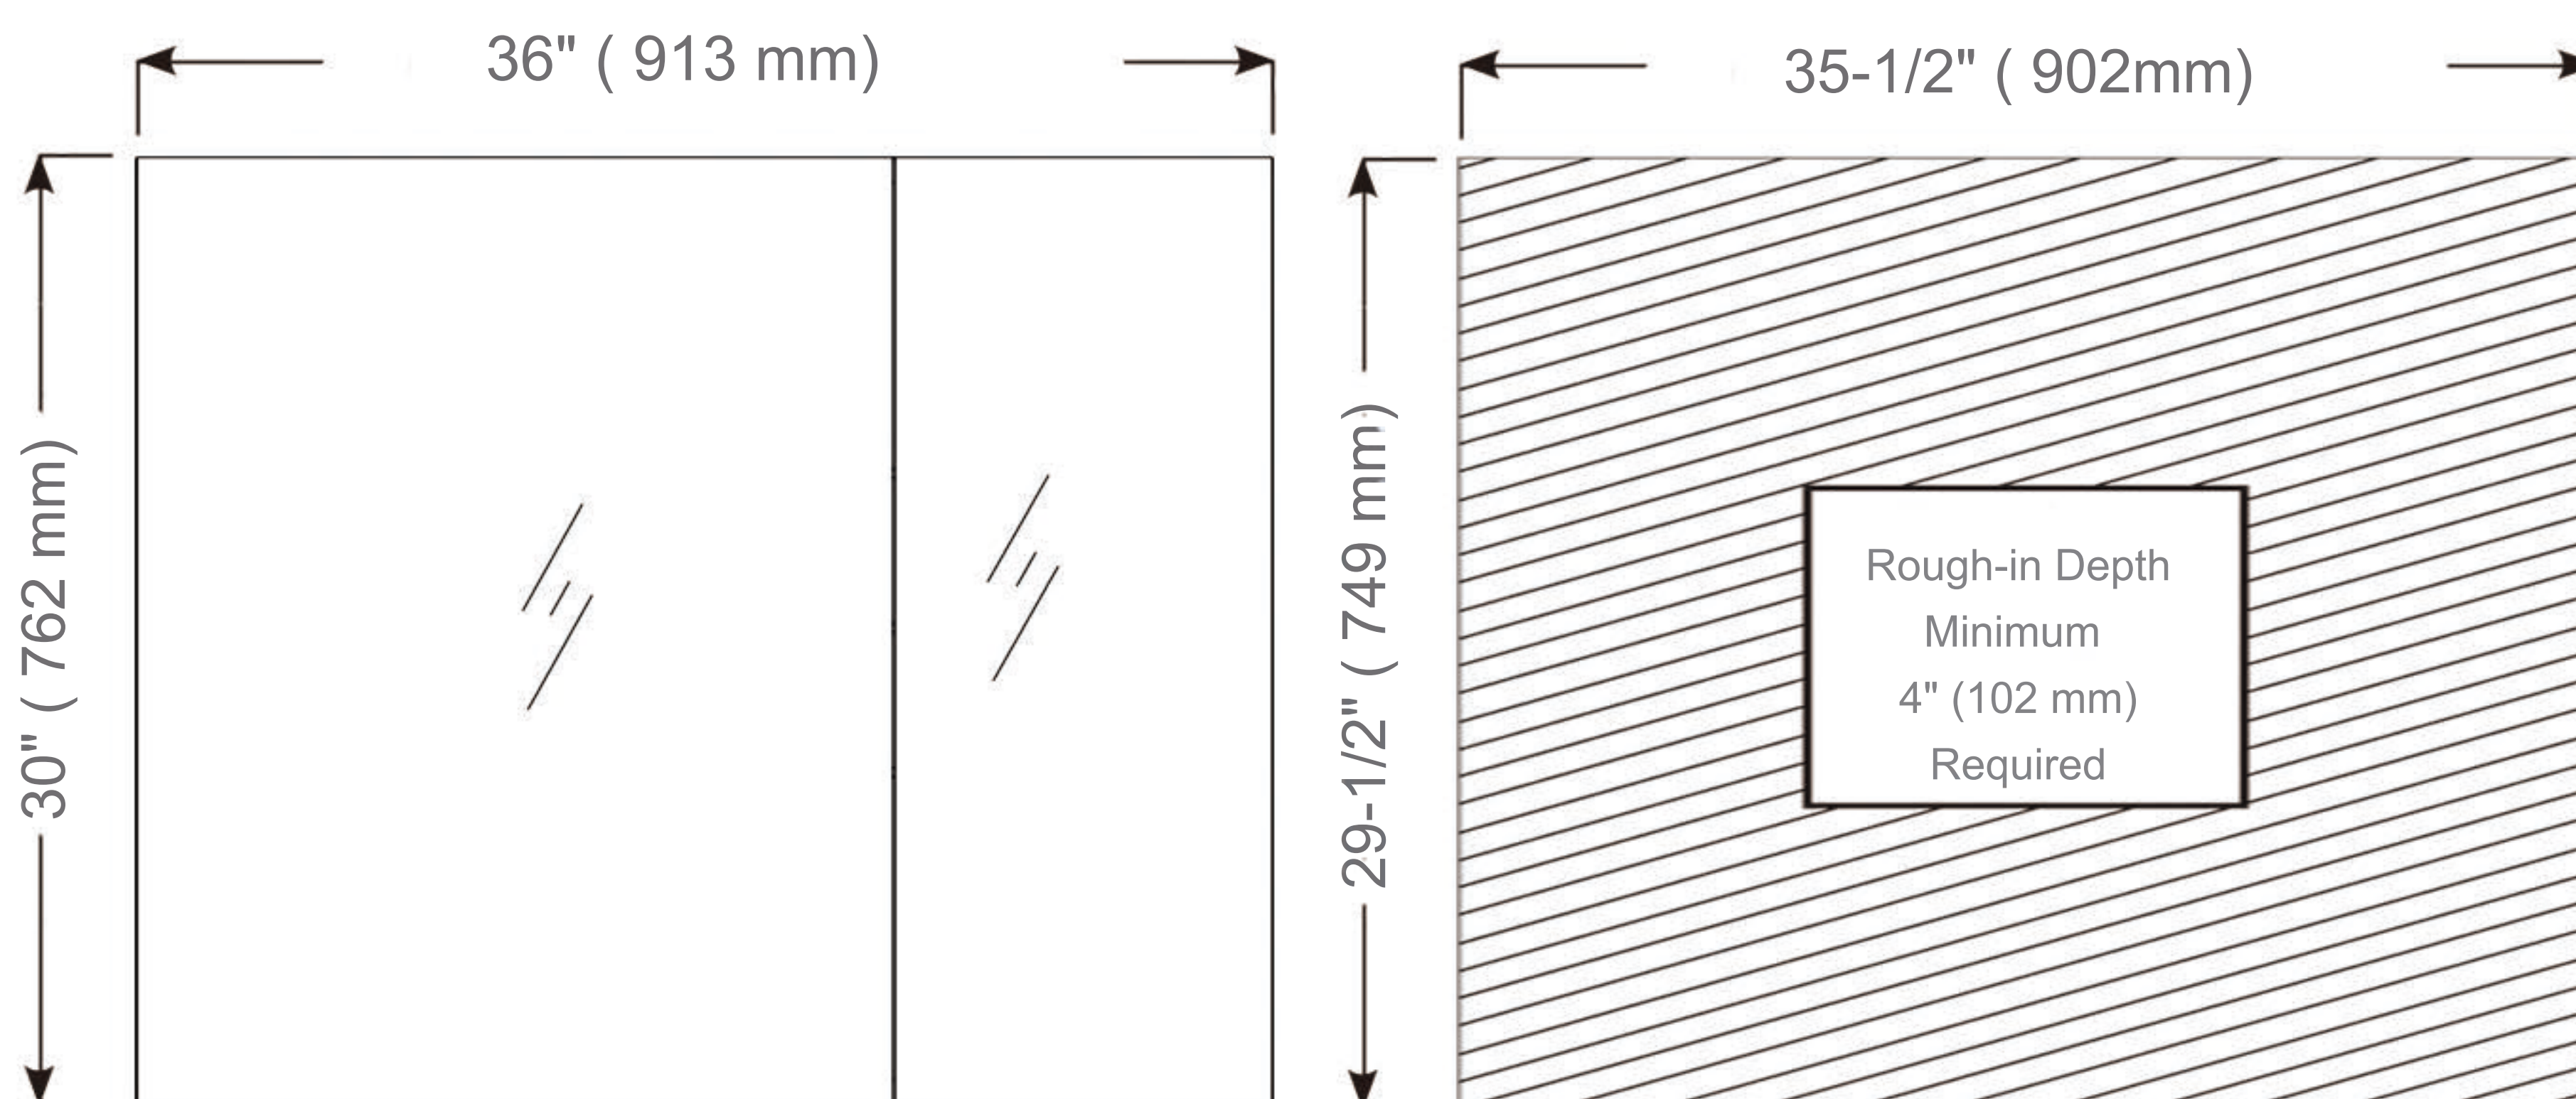

Features

- Mirror cabinet without light
- Mirrored interior with 3 adjustable glass shelves
- Includes installation hardware for recess mounting
- Can be recessed or surface mounted

Construction

- Aluminum body and door frame , grey surface
- 3 mirror design – rear of cabinet and both sides of door
- 2 pieces DTC 155° self-closing hinges for each door

Dimensions

Height: 30" (762 mm)

Width: 36" (913 mm)

Depth: 5" (127 mm) When surface mounted

1" (25 mm) When recessed

Options

- Left door 24"width , Right door 12" width
Or Left door 12" width , Right door 24" width
- Other widths / heights available

Installation Options

- Recessed Mount - Rough Opening - 29-1/2"H x 35-1/2"W x 4"D
(749 mm H x 902 mm W x 102mm D)
- Surface Mount - Surface Mount Kit is included

Cabinet Dimensions

Rough-in Dimensions

Recessed Mount

Surface Mount