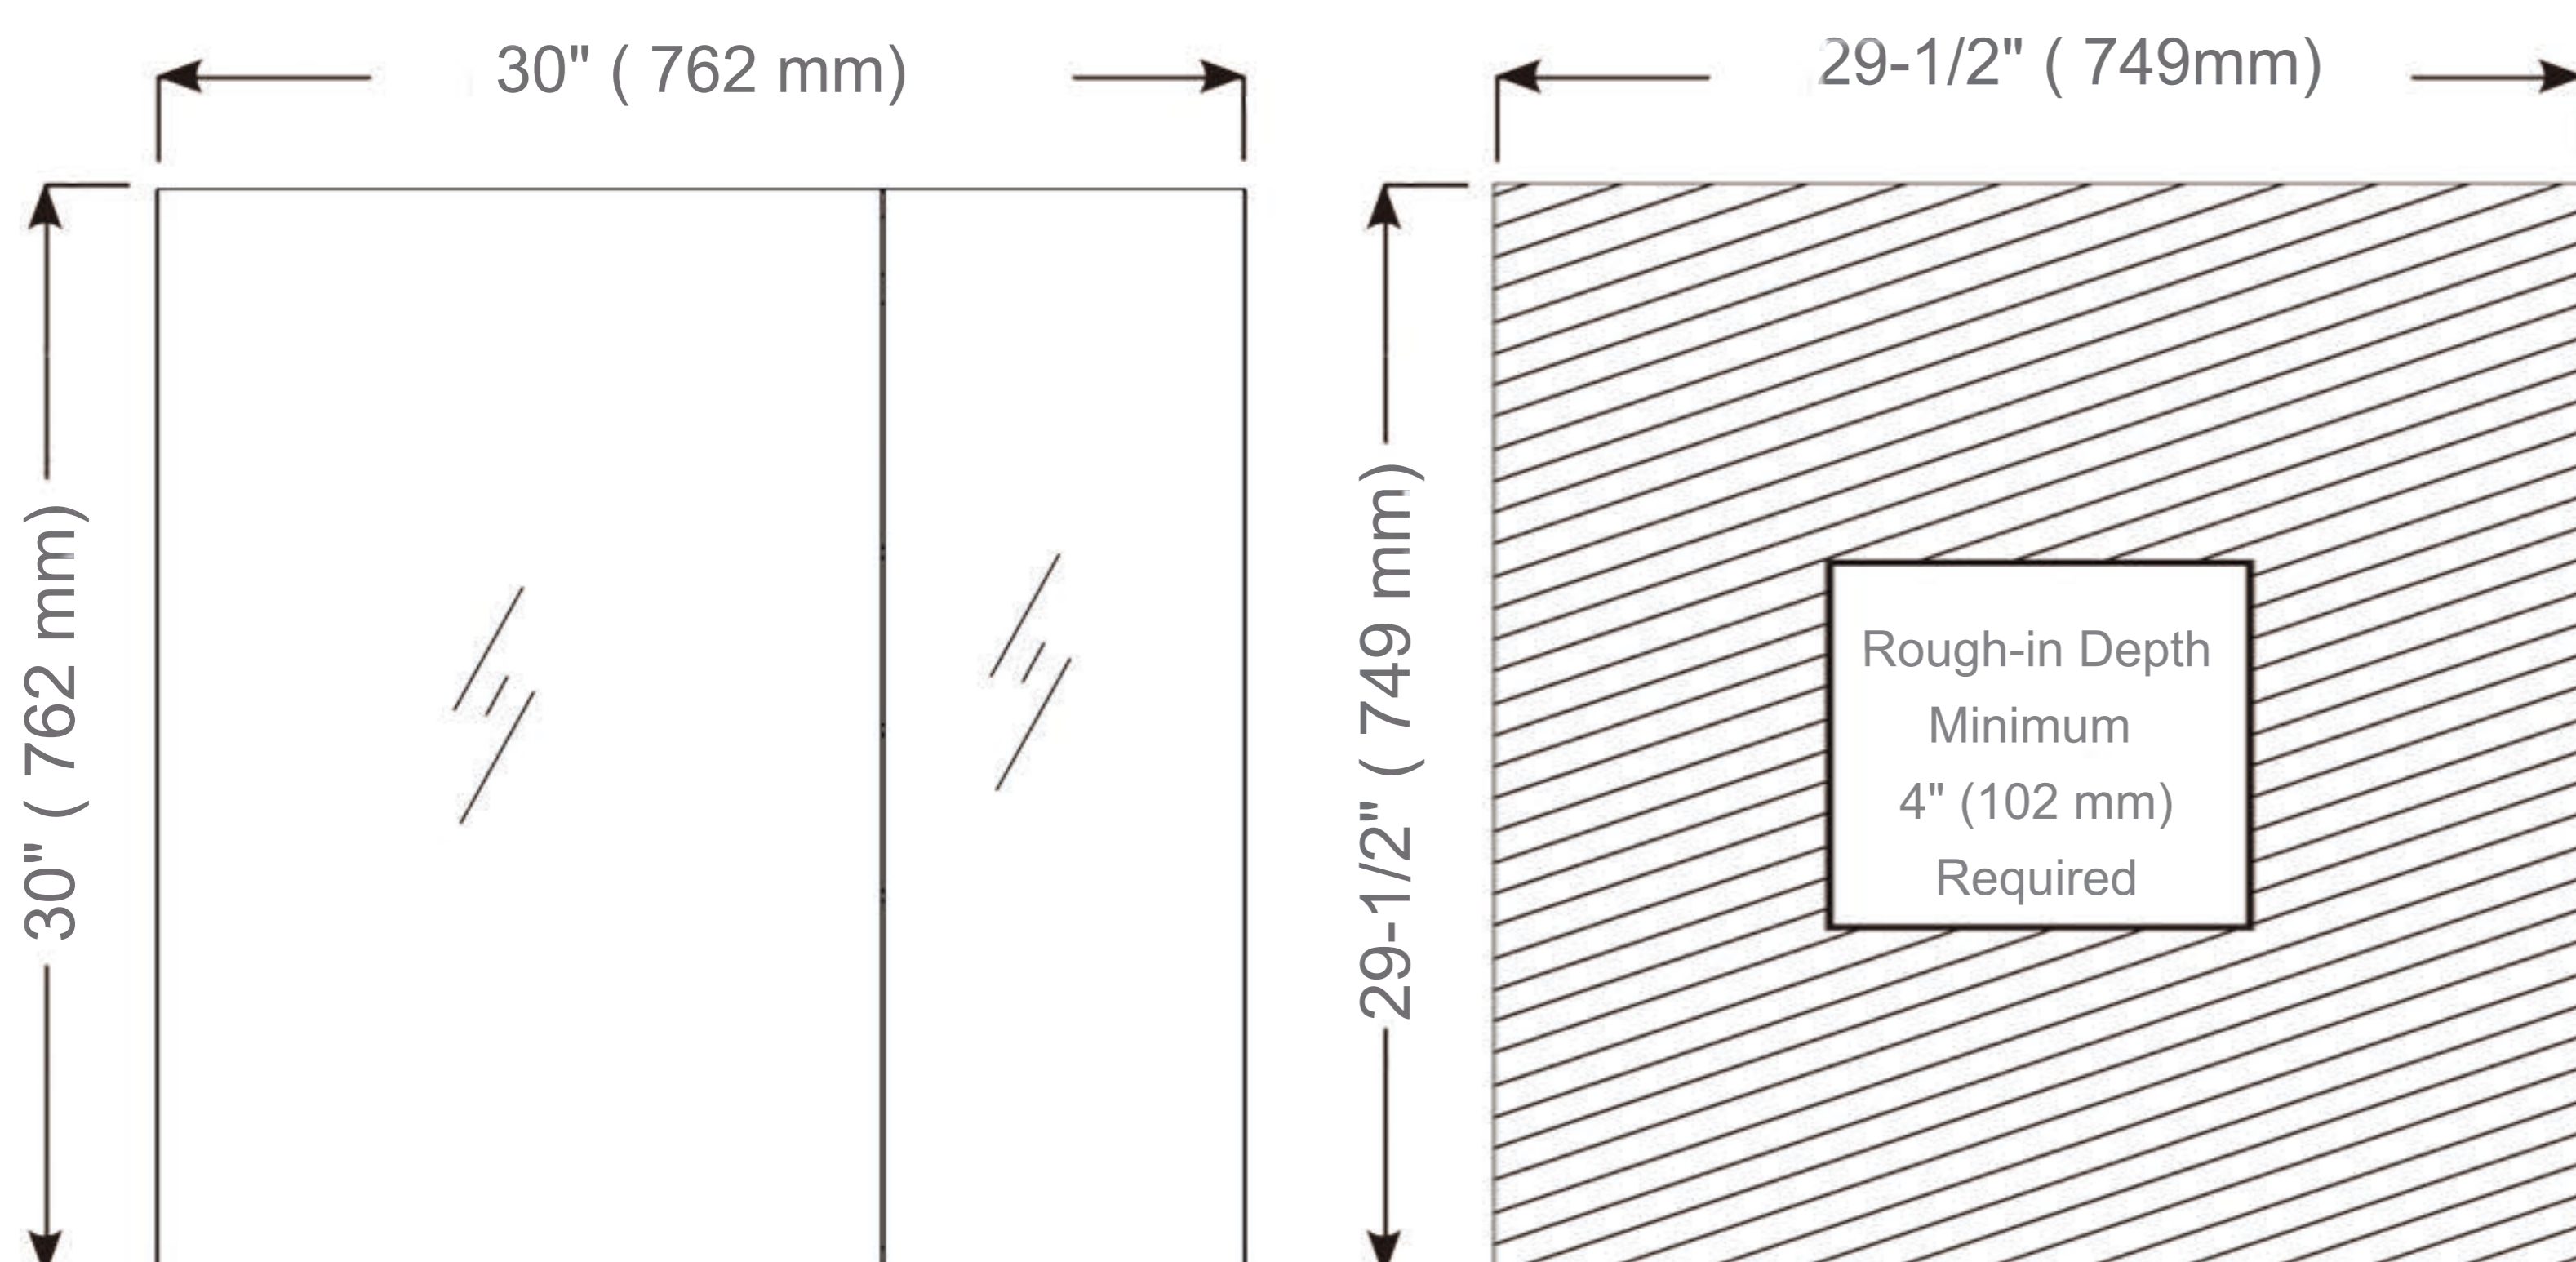

Features

- Mirror cabinet without light
- Mirrored interior with 3 adjustable glass shelves
- Includes installation hardware for recess mounting
- Can be recessed or surface mounted

Construction

- Aluminum body and door frame , grey surface
- 3 mirror design – rear of cabinet and both sides of door
- 2 pieces DTC 155° self-closing hinges for each door

Dimensions

Height: 30" (762 mm)

Width: 30" (762 mm)

Depth: 5" (127 mm) When surface mounted

1" (25 mm) When recessed

Options

- Left door 20" width , Right door 10" width
Or Left door 10" width , Right door 20" width
- Other widths / heights available

Installation Options

- Recessed Mount - Rough Opening - 29-1/2"H x 29-1/2"W x 4"D
(749 mm H x 749mm W x 102mm D)
- Surface Mount - Surface Mount Kit is included

Cabinet Dimensions

Rough-in Dimensions

Recessed Mount

Surface Mount