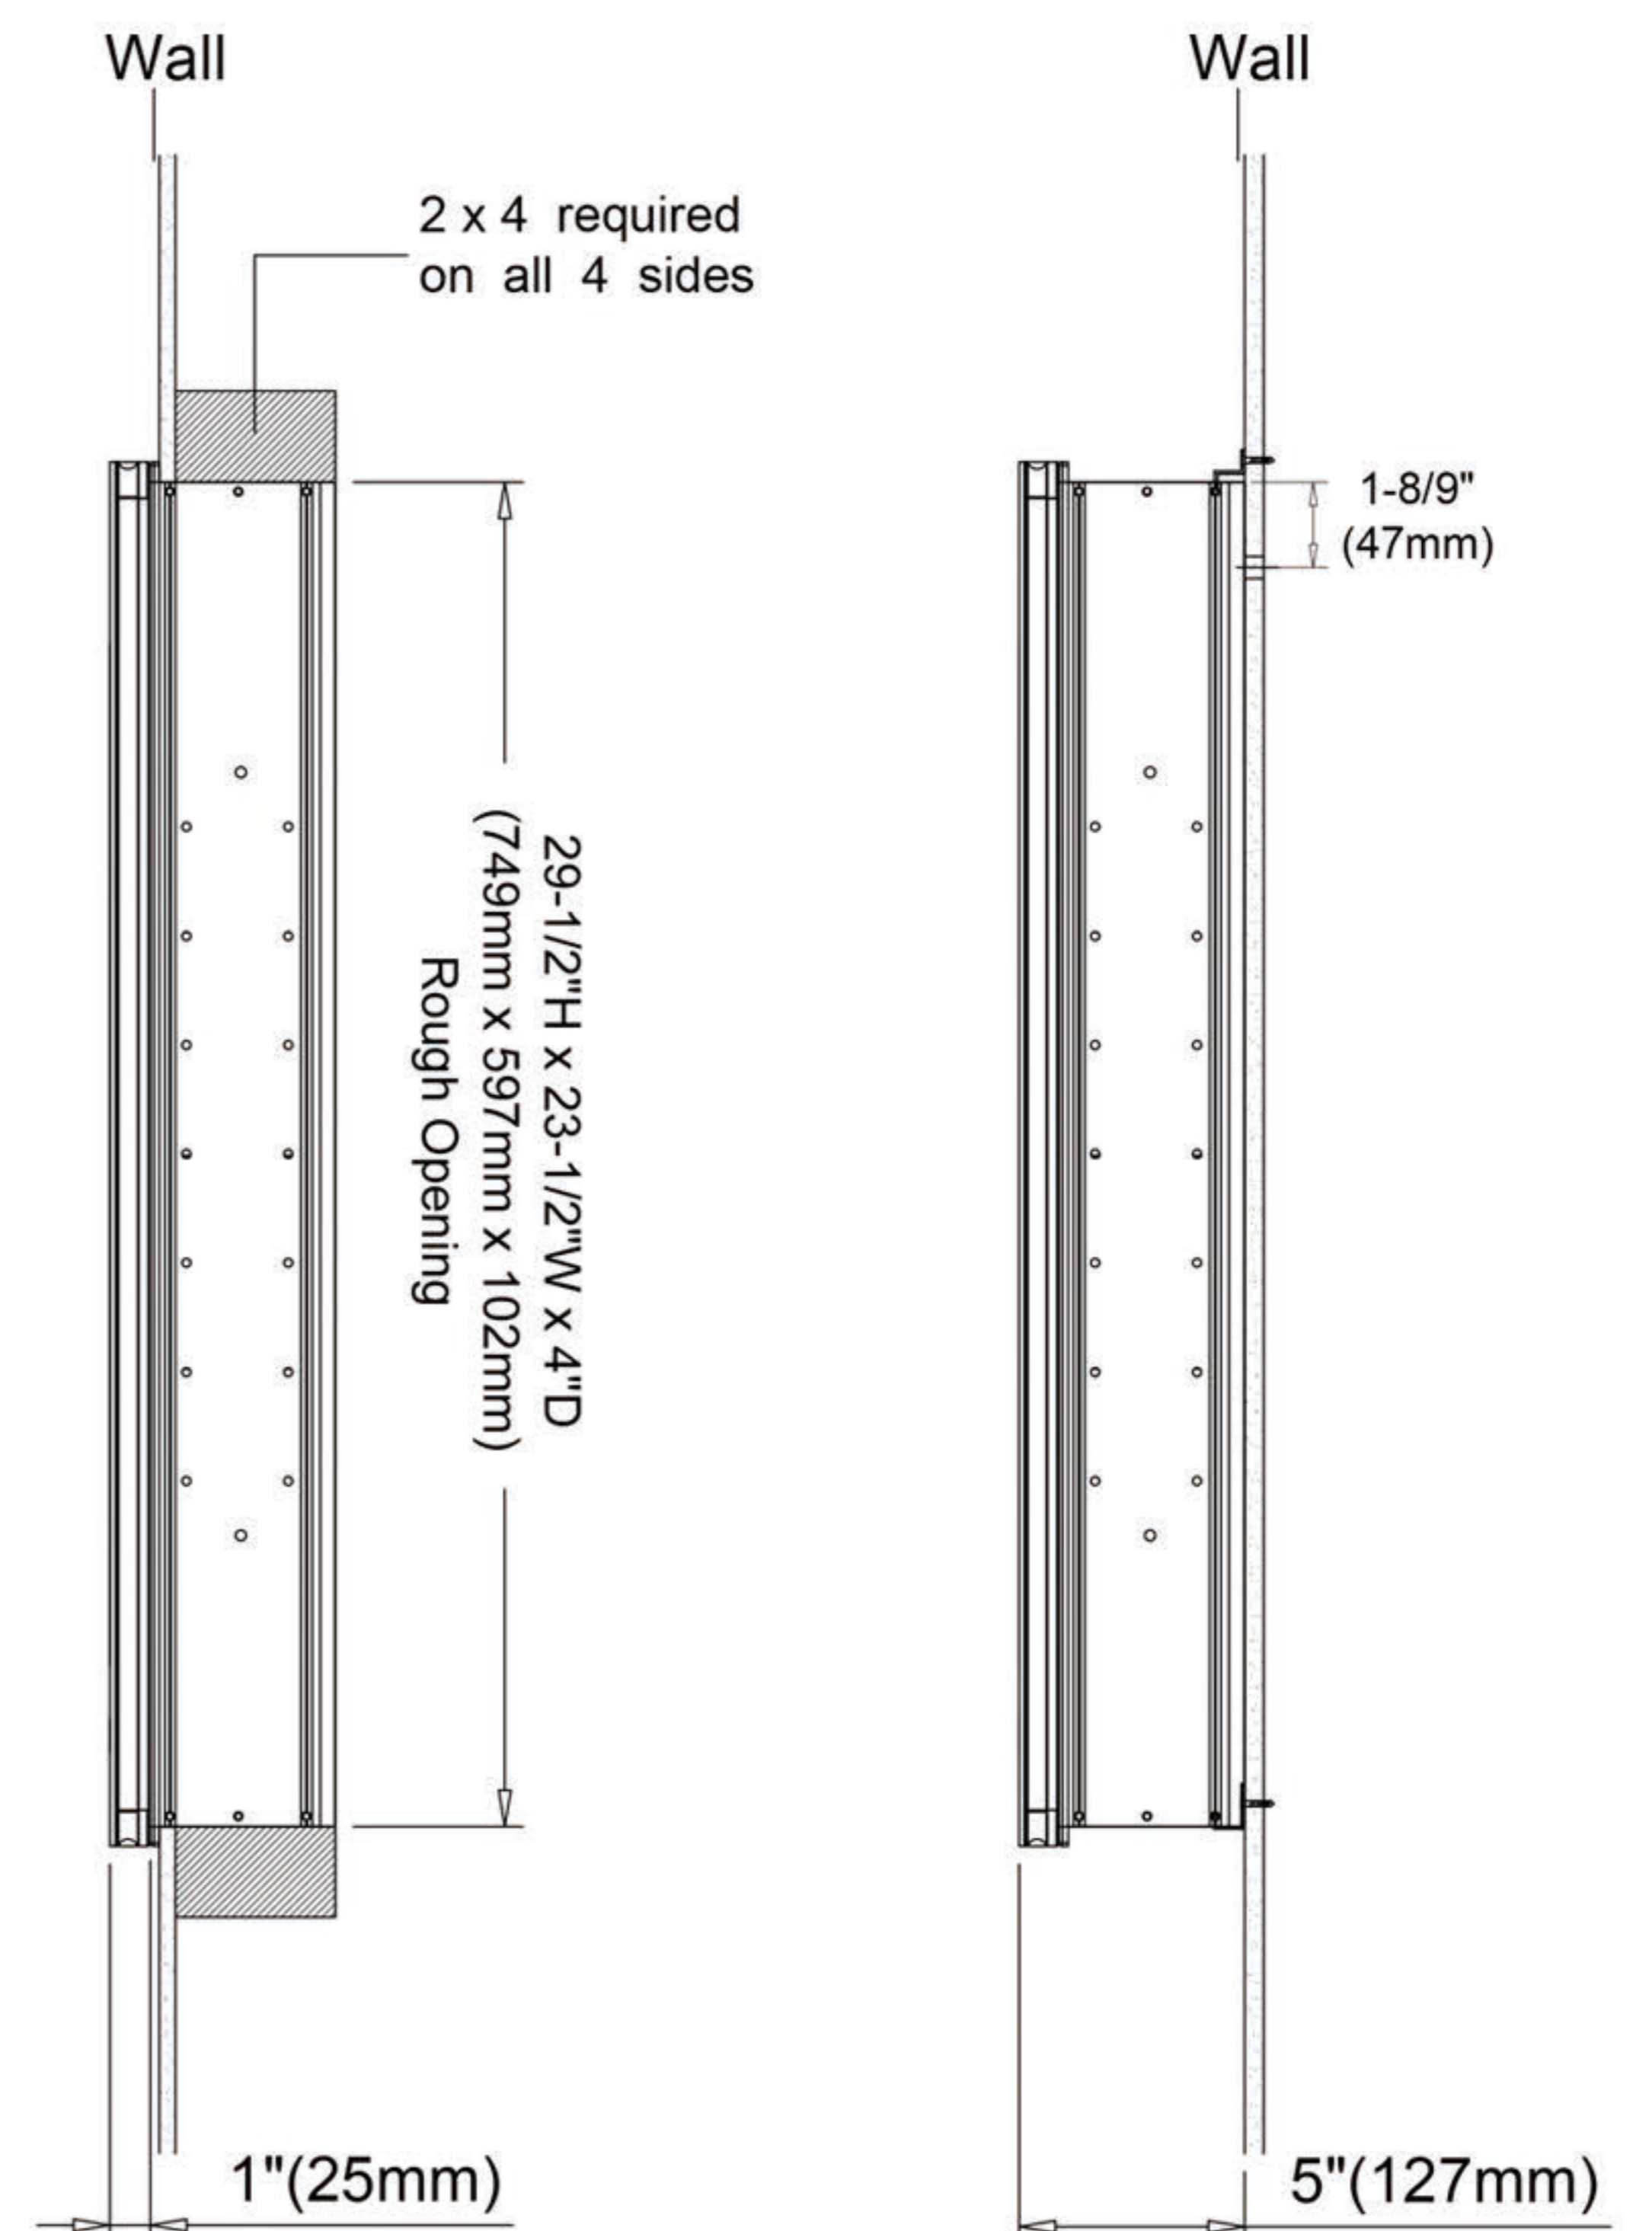

Features

- Mirror cabinet without light
- Mirrored interior with 3 adjustable glass shelves
- Includes installation hardware for recess mounting
- Can be recessed or surface mounted

Construction

- Aluminum body and door frame , grey surface
- 3 mirror design – rear of cabinet and both sides of door
- 2 pieces DTC 155° self-closing hinges for each door

Dimensions

Height: 30" (762 mm)

Width: 30" (762 mm)

Depth: 5" (127 mm) When surface mounted

1" (25 mm) When recessed

Options

- Left door 20" width , Right door 10" width
Or Left door 10" width , Right door 20" width
- Other widths / heights available

Installation Options

- Recessed Mount - Rough Opening - 29-1/2"H x 29-1/2"W x 4"D
(749 mm H x 749mm W x 102mm D)
- Surface Mount - Surface Mount Kit is included

Cabinet Dimensions

Rough-in Dimensions

Recessed Mount

Surface Mount