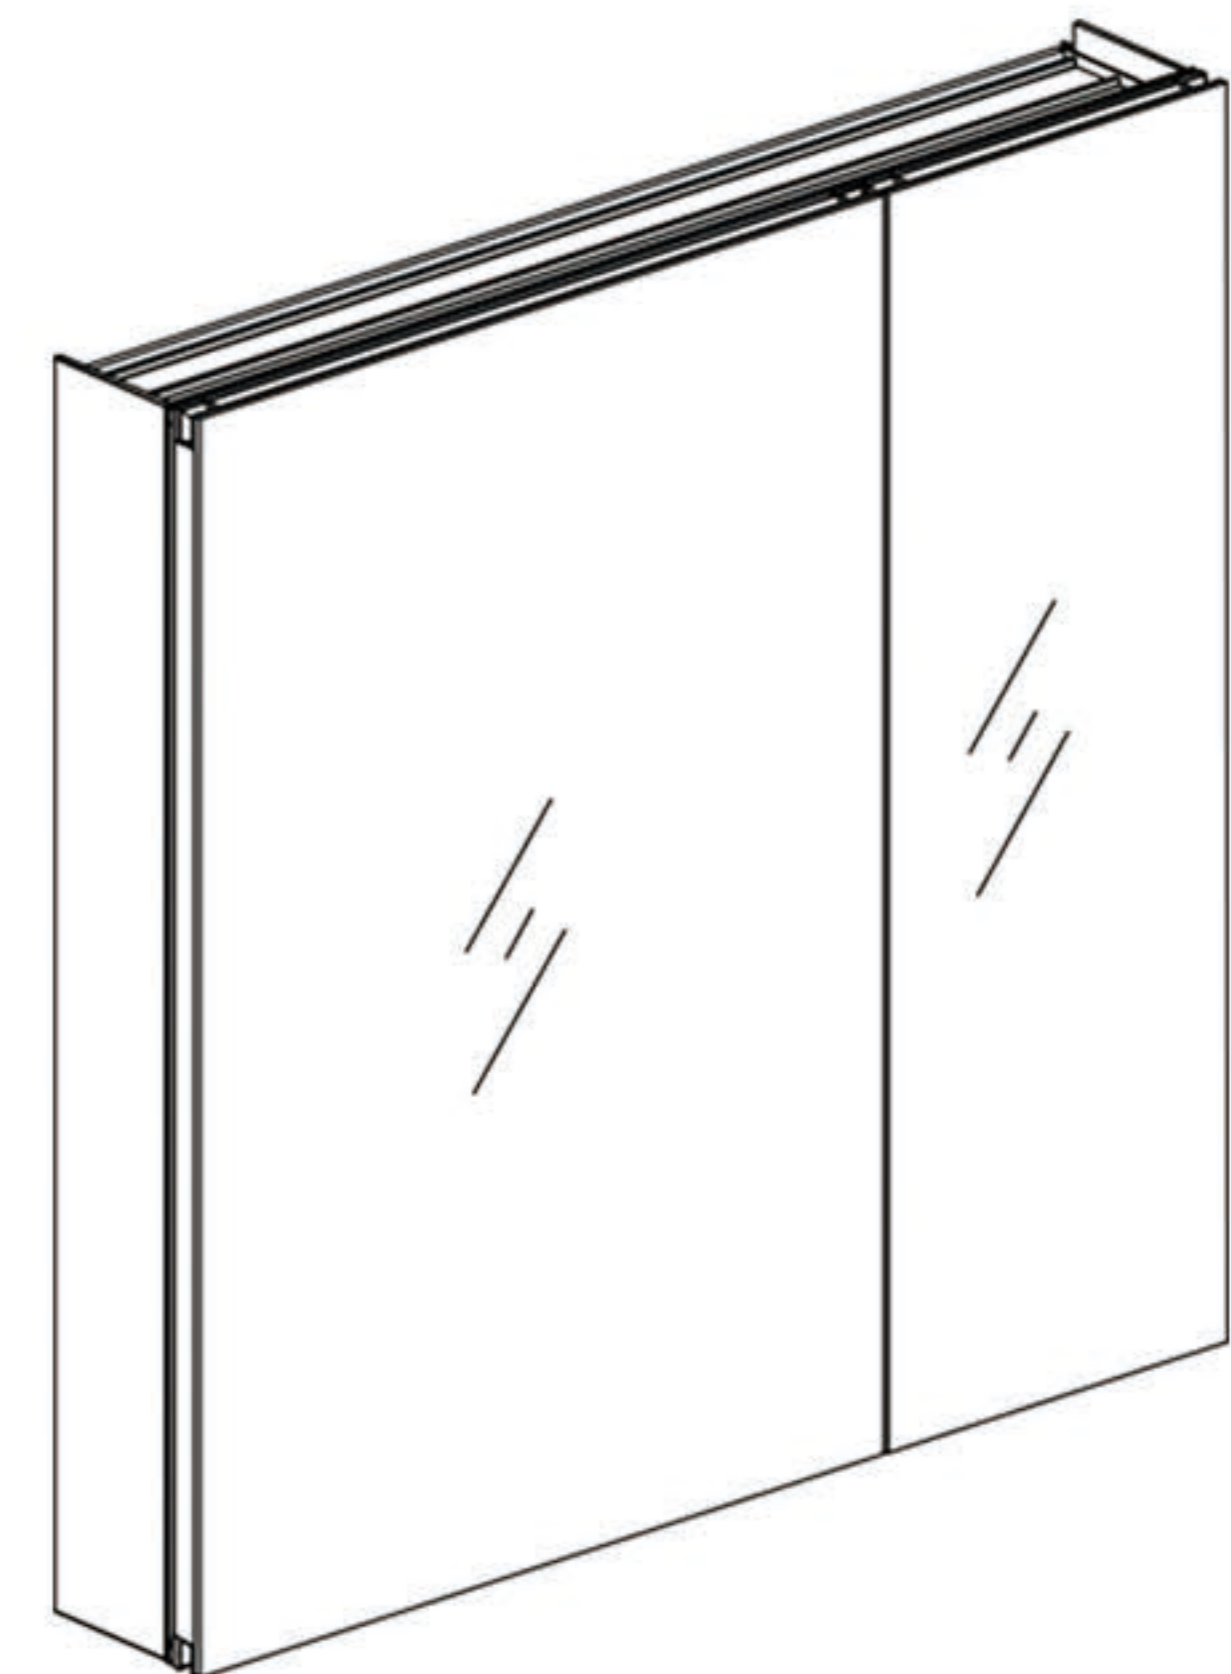

Features

- Mirror cabinet without light
- Mirrored interior with 3 adjustable glass shelves
- Includes installation hardware for recess mounting
- Can be recessed or surface mounted

Construction

- Aluminum body and door frame , grey surface
- 3 mirror design – rear of cabinet and both sides of door
- 2 pieces DTC 155° self-closing hinges for each door

Dimensions

Height: 30" (762 mm)

Width: 30" (762 mm)

Depth: 5" (127 mm) When surface mounted

1" (25 mm) When recessed

Options

- Left door 20" width , Right door 10" width
Or Left door 10" width , Right door 20" width
- Other widths / heights available

Installation Options

- Recessed Mount - Rough Opening - 29-1/2"H x 29-1/2"W x 4"D
(749 mm H x 749mm W x 102mm D)
- Surface Mount - Surface Mount Kit is included

Cabinet Dimensions

Rough-in Dimensions

Recessed Mount