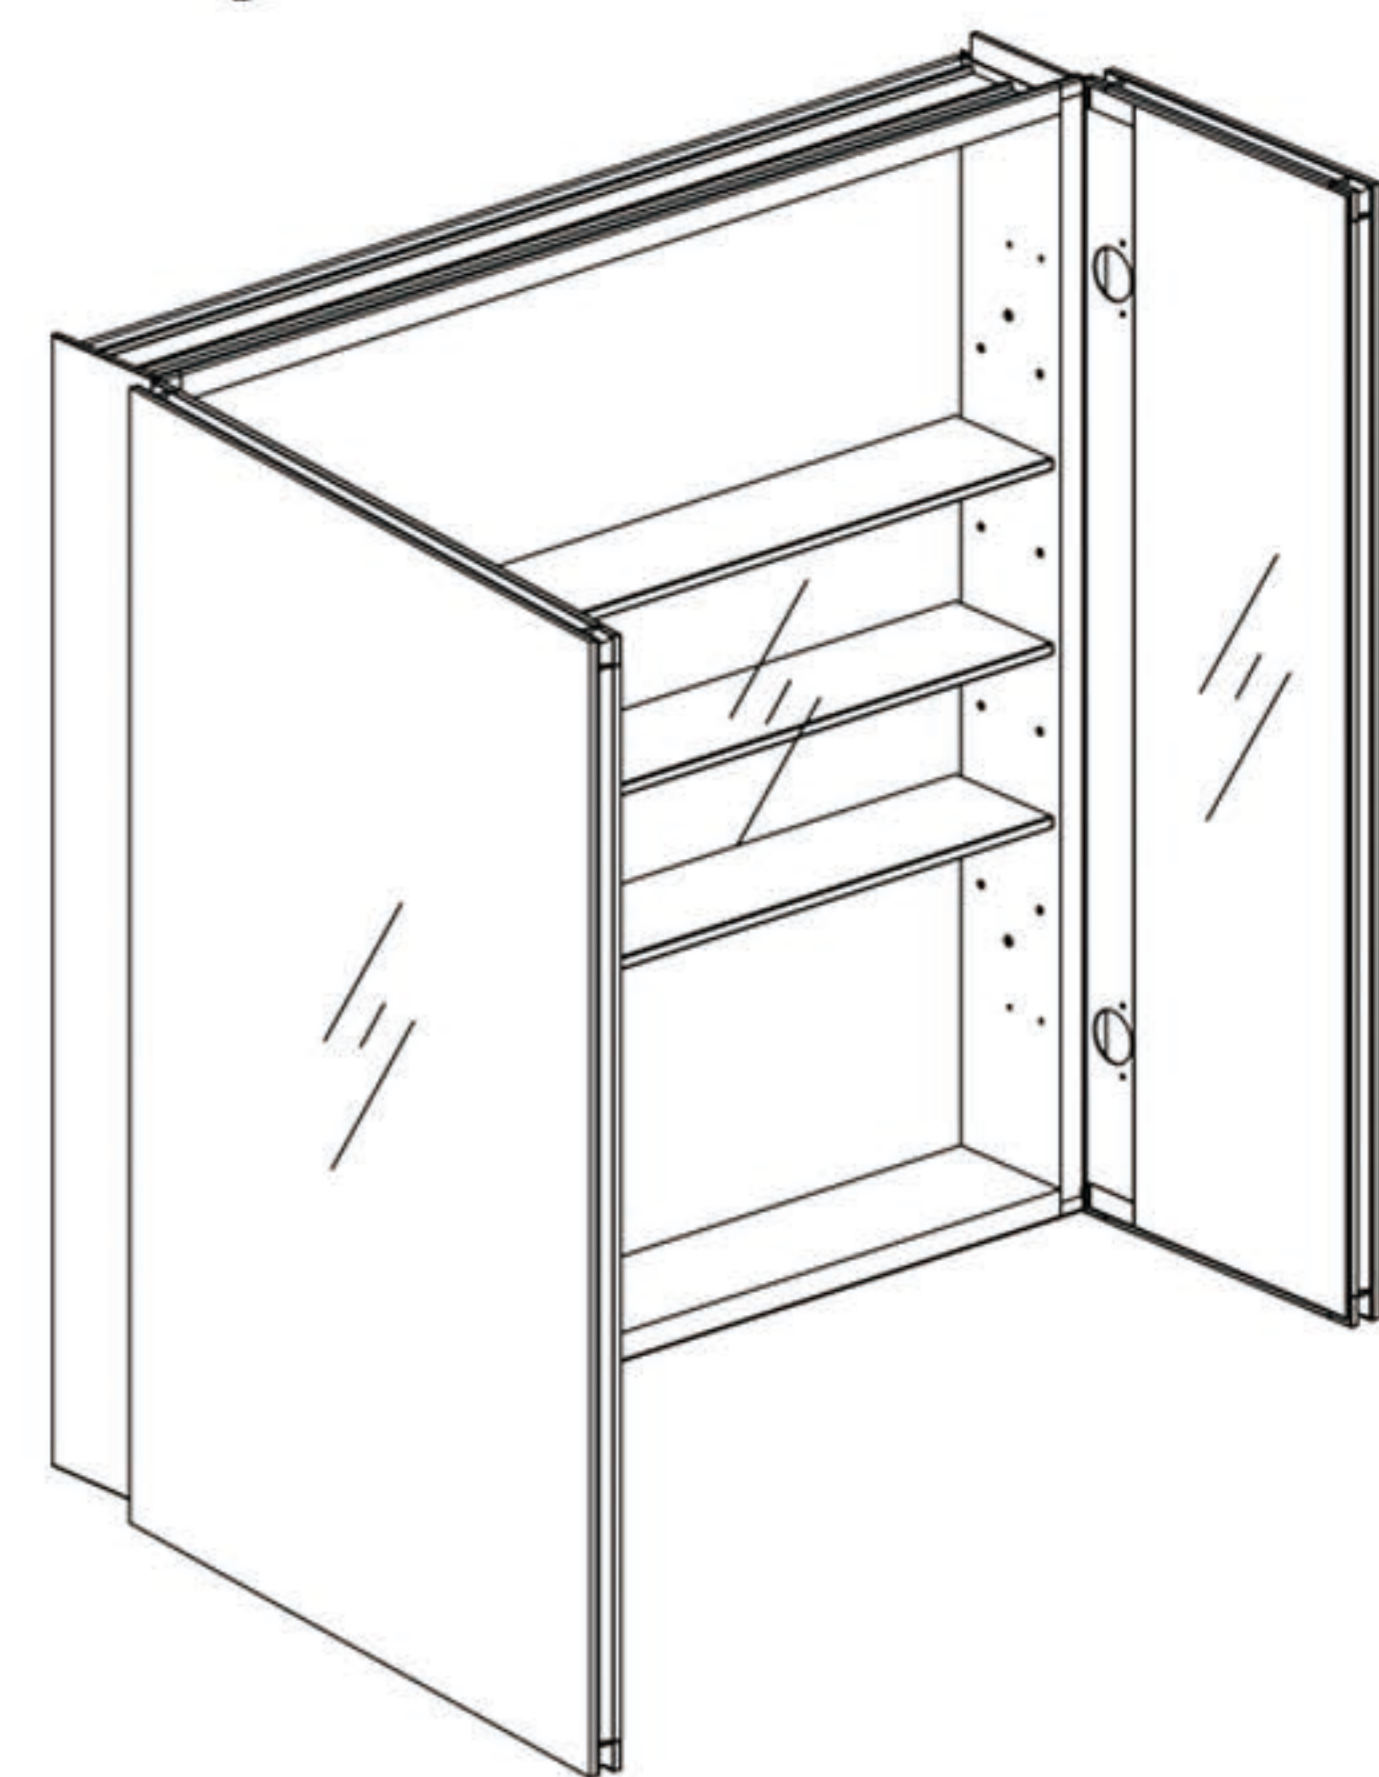

Features

- Mirror cabinet without light
- Mirrored interior with 3 adjustable glass shelves
- Includes installation hardware for recess mounting
- Can be recessed or surface mounted

Construction

- Aluminum body and door frame , grey surface
- 3 mirror design – rear of cabinet and both sides of door
- 2 pieces DTC 155° self-closing hinges for each door

Dimensions

Height: 30" (762 mm)

Width: 30" (762 mm)

Depth: 5" (127 mm) When surface mounted

1" (25 mm) When recessed

Options

- Left door 20" width , Right door 10" width
Or Left door 10" width , Right door 20" width
- Other widths / heights available

Installation Options

- Recessed Mount - Rough Opening - 29-1/2"H x 29-1/2"W x 4"D
(749 mm H x 749mm W x 102mm D)
- Surface Mount - Surface Mount Kit is included

Cabinet Dimensions

Rough-in Dimensions

Recessed Mount